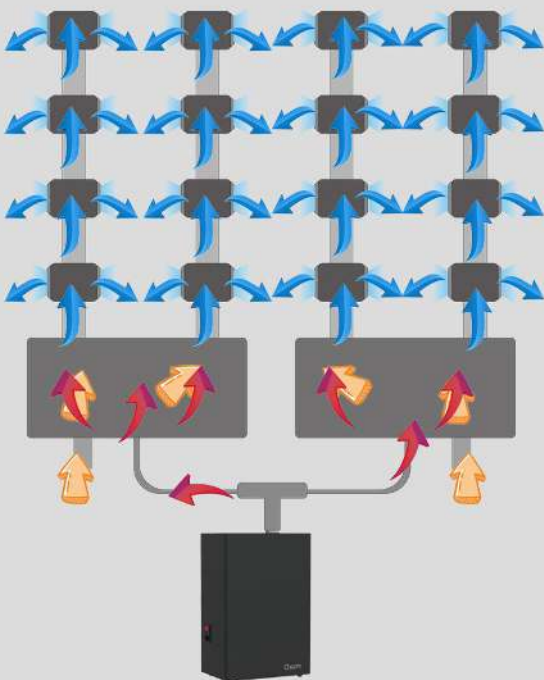

Charm
Be Charming Be Happy

「戸州昌木」

for HVAC/FCU system

In the large space, if our place with the HVAC system (central air conditioning system) or FCU system (air fresh system), our HVAC type scent machine could be connected with these systems and deliver the scent mist via these systems to reach every rooms, so that to sure the scent mist could be easy to reach the big space that we want. If need to know how to install the scent machines into the FCU or HVAC system, please ask our sales for the video demo, in the video to show us how to do it step by step.

connect to FCU