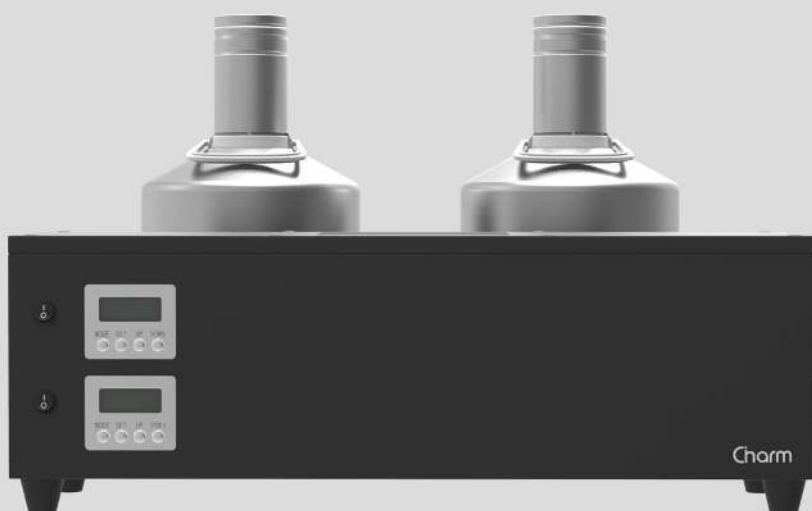

Coverage is up to 10000 m3
connect to HVAC sysemt
double bottles

MODEL NO.CH126