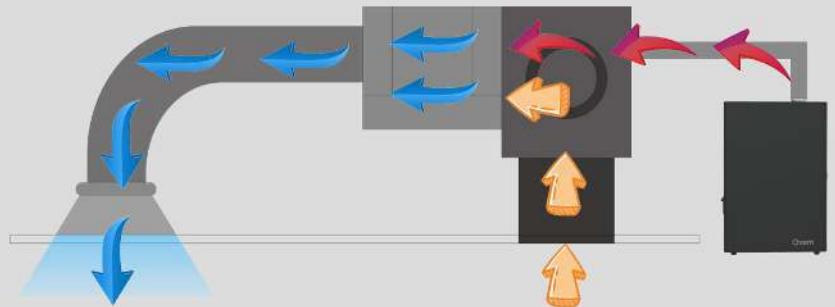

Charm
Be Charming Be Happy

「戸州昌木」

for HVAC/FCU system

In the large space, if our place with the HVAC system (central air conditioning system) or FCU system (air fresh system), our HVAC type scent machine could be connected with these systems and deliver the scent mist via these systems to reach every rooms, so that to sure the scent mist could be easy to reach the big space that we want. If need to know how to install the scent machines into the FCU or HVAC system, please ask our sales for the video demo, in the video to show us how to do it step by step.

connect to FCU