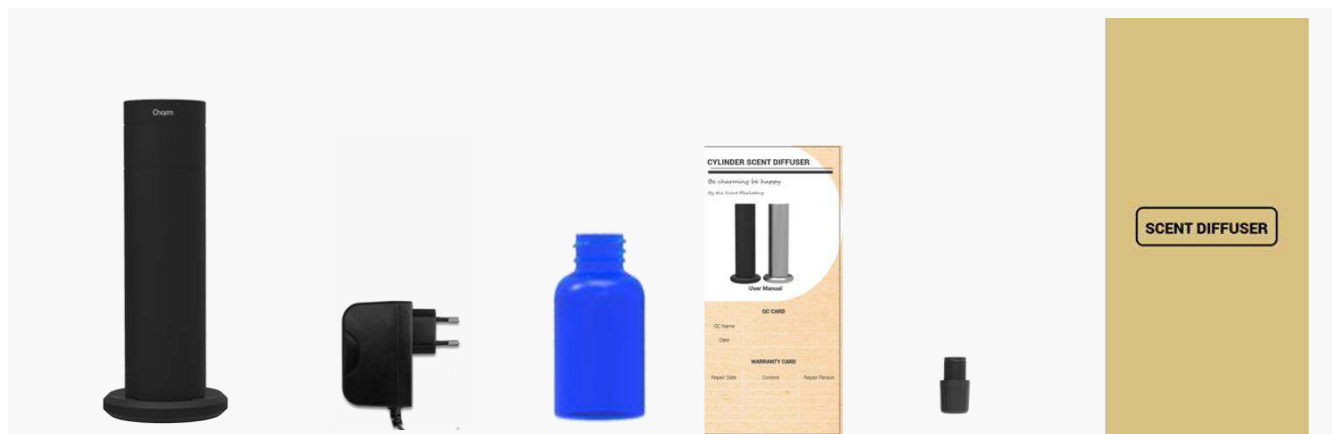

### CYLINDER SCENT DIFFUSER

Small Coverage 200 Cubic Meters

Programmable Working Time 24H/7 days

Nano scent technology

With Program Security lock

WiFi control

Long lifespan air pump

## Accessory

Charm Aroma  
Diffuser

US/UK/EU/AU  
AC Power  
Adapter

150ml  
Empty Oil  
Bottle

Manual

Spare nozzle

Inner Box

## Specifications

<b>Model No.</b>	CH124 wifi version
<b>Shell Material</b>	Aluminum Alloy
<b>Color</b>	Sliver , Black
<b>Dimension</b>	30.5*10.5D*7.2D cm
<b>Net Weight</b>	1.3kg
<b>MOQ</b>	12 Pieces
<b>Power Supply</b>	DC12V/5W
<b>Coverage</b>	100-200 m3 ; 30-60 m <sup>2</sup>
<b>Installation Way</b>	Tabletop
<b>Essential Oil Bottle Capacity</b>	150ml
<b>Essential Oil Consumption</b>	0.05ml ~ 0.95 /H±5%
<b>Noise Level</b>	< 38dba